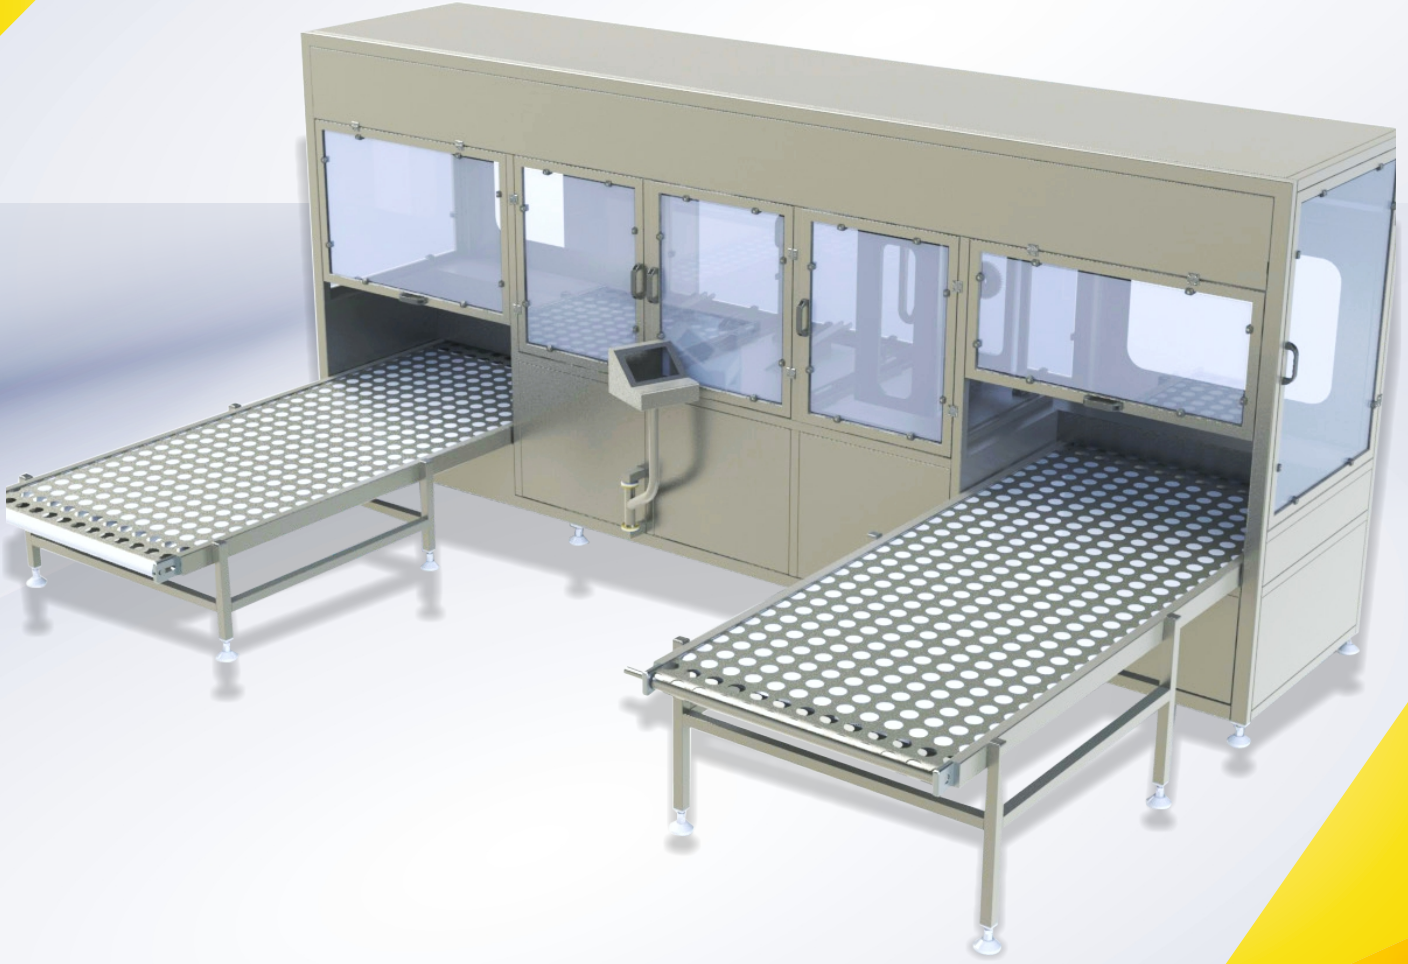

## Full Automatic Washing System

It is the washing facility preferred by factories performing high-capacity production. The system operates automatically, being independent from the operator. Since the system is PLC – controlled, it allows accurate production calculation that can be envisaged in terms of time in the production processes

**250UT Pro D**